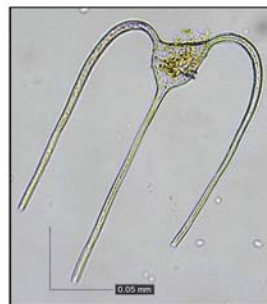

PLANKTON FIELD GUIDE

PLANKTON IN JELLYFISH LAKE

ZOOPLANKTON: tiny drifting animal in the sea.

Juvenile Copepod

Adult Copepod

Mussel larvae

Gastropod snail larva

PHYTOPLANKTON: tiny drifting plant in the sea.

Chaetoceros sp.

Ceratium sp.

SCAVENGER HUNT FIELD GUIDE

Common English Name: Cardinal Fish
Scientific Name: *Sphaeramia orbicularis*

Common Name: Green Algae
Scientific Name: *Caulerpa verticillata*

Common Name: Mussels
Scientific Name: *Brachidontes sp.*

Common Name: Moon Jellyfish
Scientific Name: *Aurelia* sp.