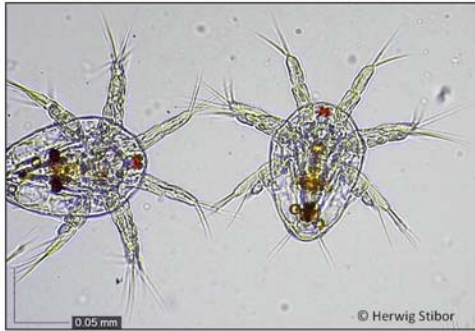

PLANKTON FIELD GUIDE

PLANKTON IN JELLYFISH LAKE

ZOOPLANKTON: tiny drifting animal in the sea.

Juvenile Copepod

Adult Copepod

Mussel larvae

Gastropod snail larva

PHYTOPLANKTON: tiny drifting plant in the sea.

Chaetoceros sp.

Ceratium sp.

SCAVENGER HUNT FIELD GUIDE

Common English Name: Cardinal Fish
Scientific Name: *Sphaeramia orbicularis*

Common Name: Green Algae
Scientific Name: *Caulerpa verticillata*

Common Name: Mussels
Scientific Name: *Brachidontes sp.*

Common Name: Sea Snail
Scientific Name: *Drupella margariticola*

Common Name: Sea Squirt
Scientific Name: *Ascidia gemmata*

Common Name: Starfish
Scientific Name: *Linckia multifora*

Common Name: Endemic Sea Anemone
Scientific Name: *Entacmaea medusivora*

Common Name: Moon Jellyfish
Scientific Name: *Aurelia* sp.