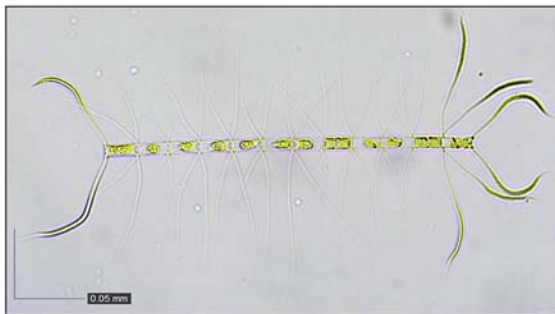

PLANKTON FIELD GUIDE

PLANKTON IN JELLYFISH LAKE

ZOOPLANKTON: tiny drifting animal in the sea.

Juvenile Copepod

Adult Copepod

Mussel larvae

Gastropod snail larva

PHYTOPLANKTON: tiny drifting plant in the sea.

Chaetoceros sp.

Ceratium sp.

SCAVENGER HUNT FIELD GUIDE

Common English Name: Cardinal Fish
Scientific Name: *Sphaeramia orbicularis*

Common Name: Green Algae
Scientific Name: *Caulerpa verticillata*

Common Name: Mussels
Scientific Name: *Brachidontes sp.*

Common Name: Sea Snail
Scientific Name: *Drupella margariticola*

Common Name: Sea Squirt
Scientific Name: *Ascidia gemmata*

Common Name: Starfish
Scientific Name: *Linckia multifora*

Common Name: Endemic Sea Anemone
Scientific Name: *Entacmaea medusivora*

Common Name: Moon Jellyfish
Scientific Name: *Aurelia* sp.